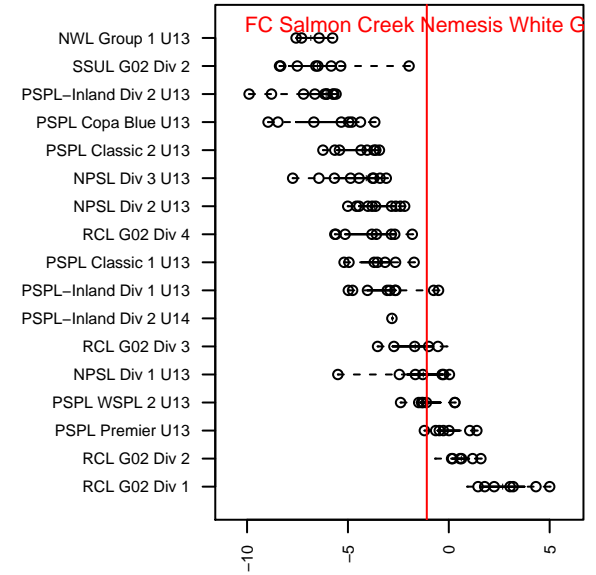

FC Salmon Creek Nemesis White G02

FC Salmon Creek
 Salmon Creek, WA
 G02 total strength=1014
 attack=2.6 defense=1.69
 fall league = PTT G02 Premier Silver
 spr league = Spr OYS G02 Premier White

alt names used:
 71 Nemesis 02 White
 FC SALMON CREEK NEMESIS 02 WHITE (W.
 FCSC G02 White
 FCSC Nemesis White 02
 FCSC G02 White
 FC SALMON CREEK NEMESIS 02 WHITE (W.

Venues played:
 2015 Starfire Spring Classic GU13 Silver
 2015 Oswego Nike Cup Gold U13
 2015 Pacific Coast Challenge Premier U13
 2015 PTT G02 Premier Silver
 2015 Spr OYS G02 Premier White
 2015 WA Cup GU13 Gold/Silver U13

FC Salmon Creek Nemesis White G02
 Dots are actual minus expected GF (blue circles) and GA (red triangles).
 Blue line is smoothed change in attack strength. Red is smoothed change in defense strength.

**attack and defense variance (black dot)
relative to other teams
and top 10 in region**

**attack and defense rating
relative to others at age
and all opponents in last 13 months**

Performance relative to 13 month average