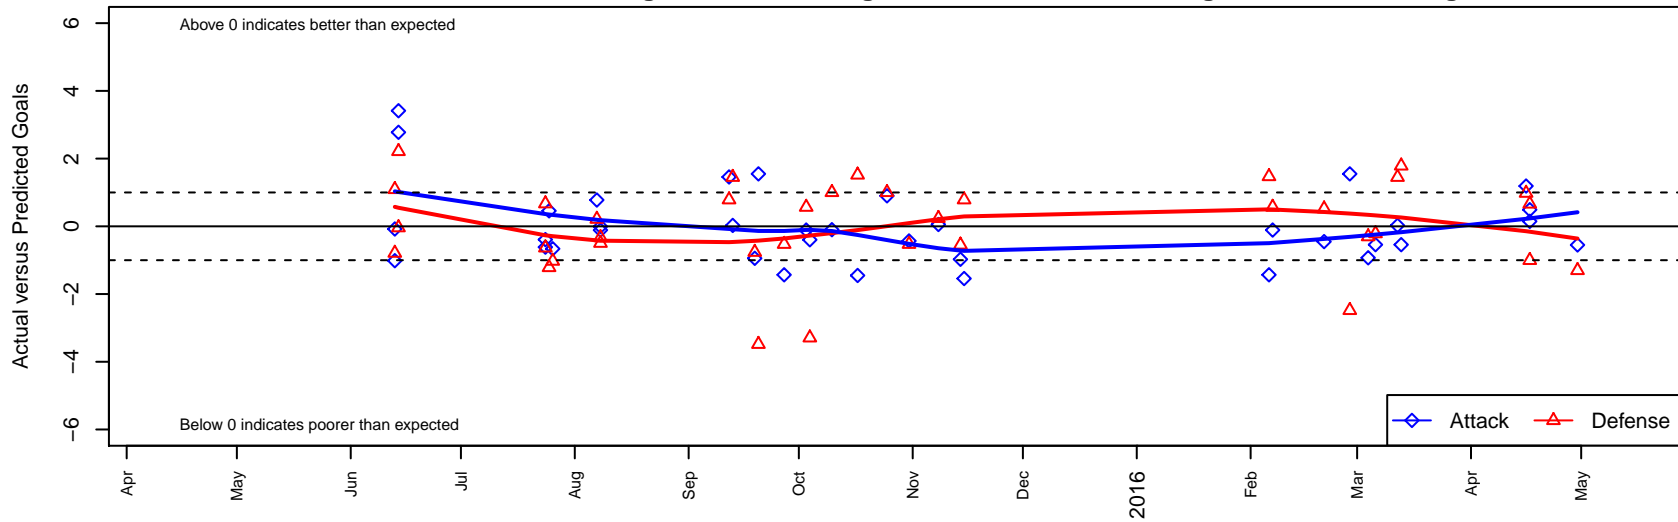

FC Salmon Creek Nemesis White G02

FC Salmon Creek
 Salmon Creek, WA
 G02 total strength=1014
 attack=2.6 defense=1.69
 fall league = PTT G02 Premier Silver
 spr league = Spr OYS G02 Premier White

alt names used:
 71 Nemesis 02 White
 FC SALMON CREEK NEMESIS 02 WHITE (W.
 FCSC G02 White
 FCSC Nemesis White 02
 FCSC G02 White
 FC SALMON CREEK NEMESIS 02 WHITE (W.

FC Salmon Creek Nemesis White G02
 Dots are actual minus expected GF (blue circles) and GA (red triangles).
 Blue line is smoothed change in attack strength. Red is smoothed change in defense strength.

**attack and defense variance (black dot)
relative to other teams
and top 10 in region**

**attack and defense rating
relative to others at age
and all opponents in last 13 months**

Performance relative to 13 month average